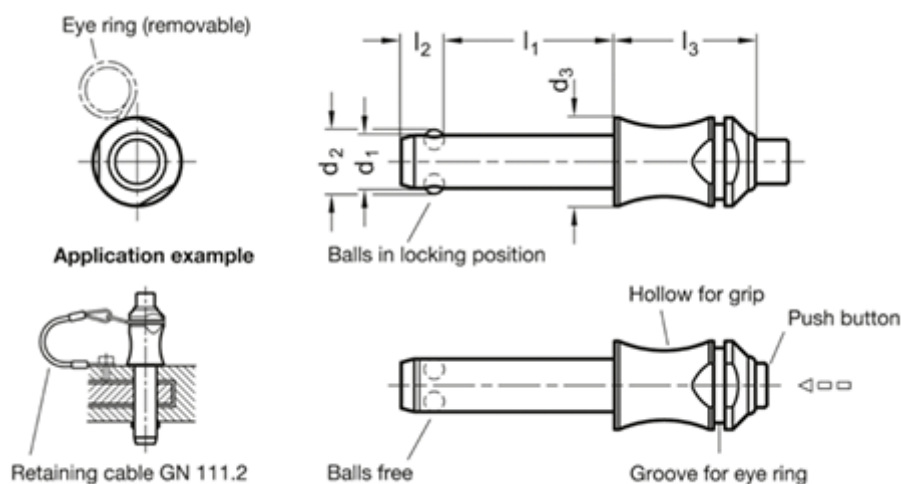

Article number: 20016642  
 Description: E+G Ball lock pin  
 GN 113.3-8-30

## Measures

d1	-0.04/-0.08	= -
d2		= -
d3		= -
l3		= -
l1	+0.6	= -
l2	±1	= -
Load in (N)		= -
Weight in (g)		= -